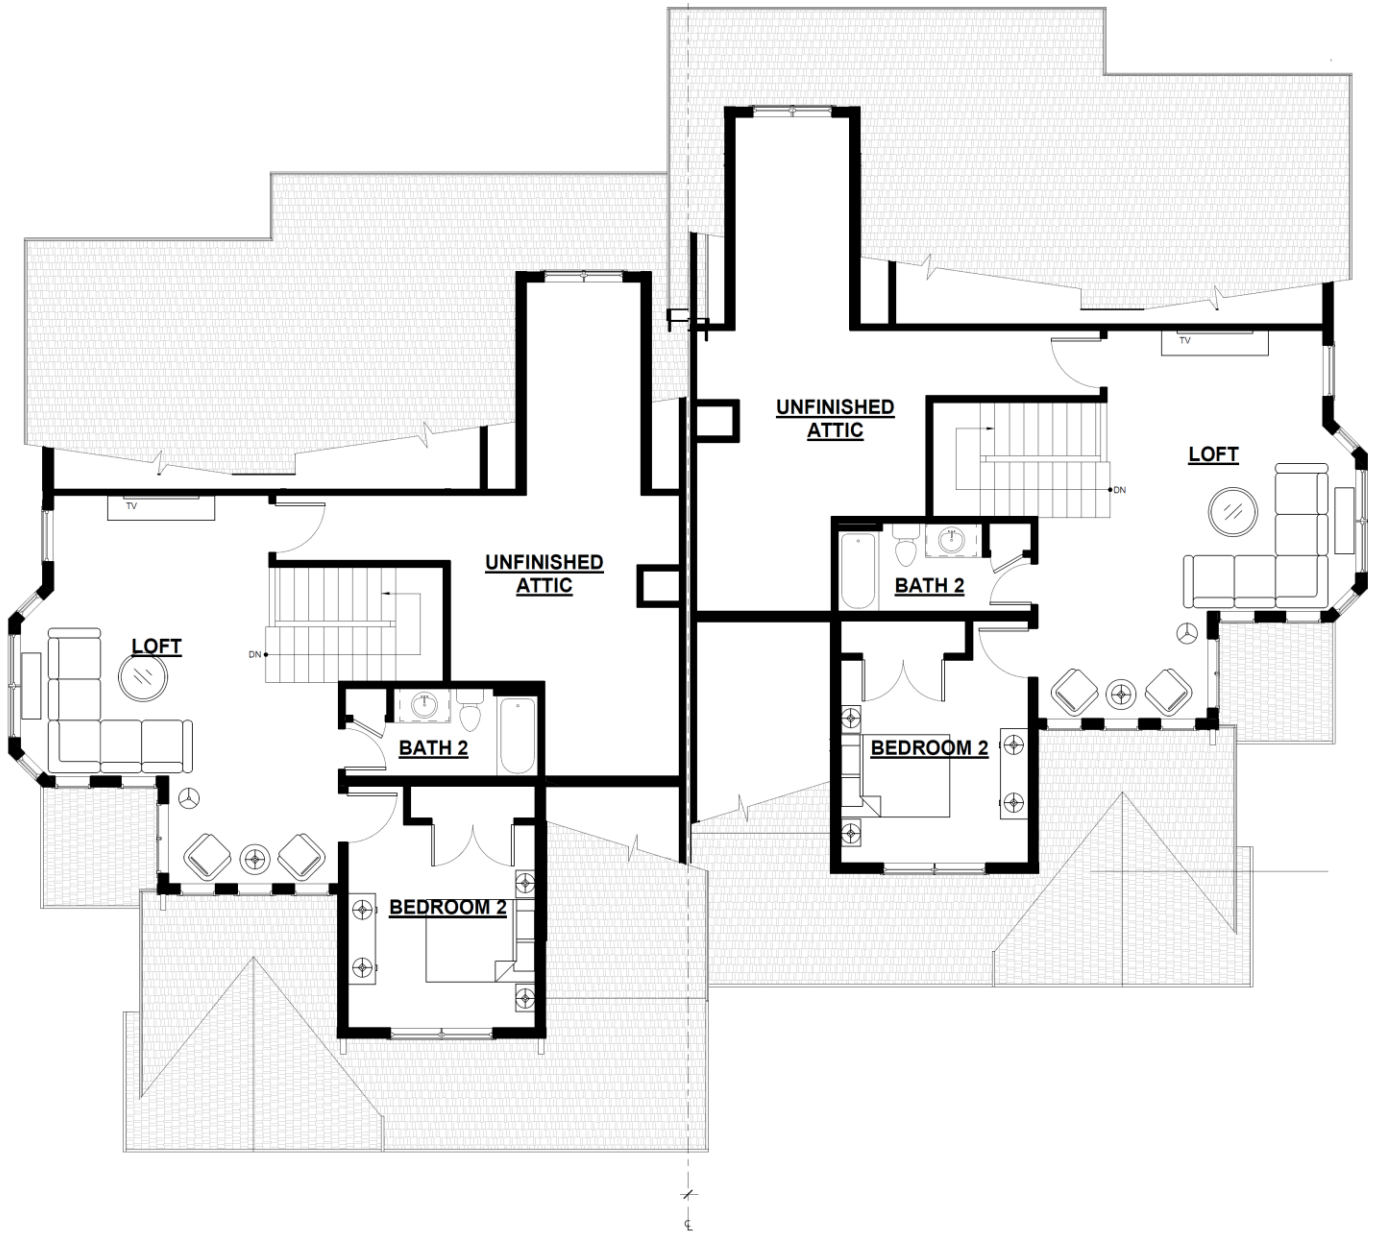

ESSEX / ESSEX

Essex Square Footage
First Floor 1470 SF
Second Floor 580SF
Total 2050 SF
Villas 45A & 38B

**Furnished Second Floor Plan
Walkout**

Essex Square Footage
First Floor 1470 SF
Second Floor 580 SF
Total 2050 SF
Villas 45B & 38A