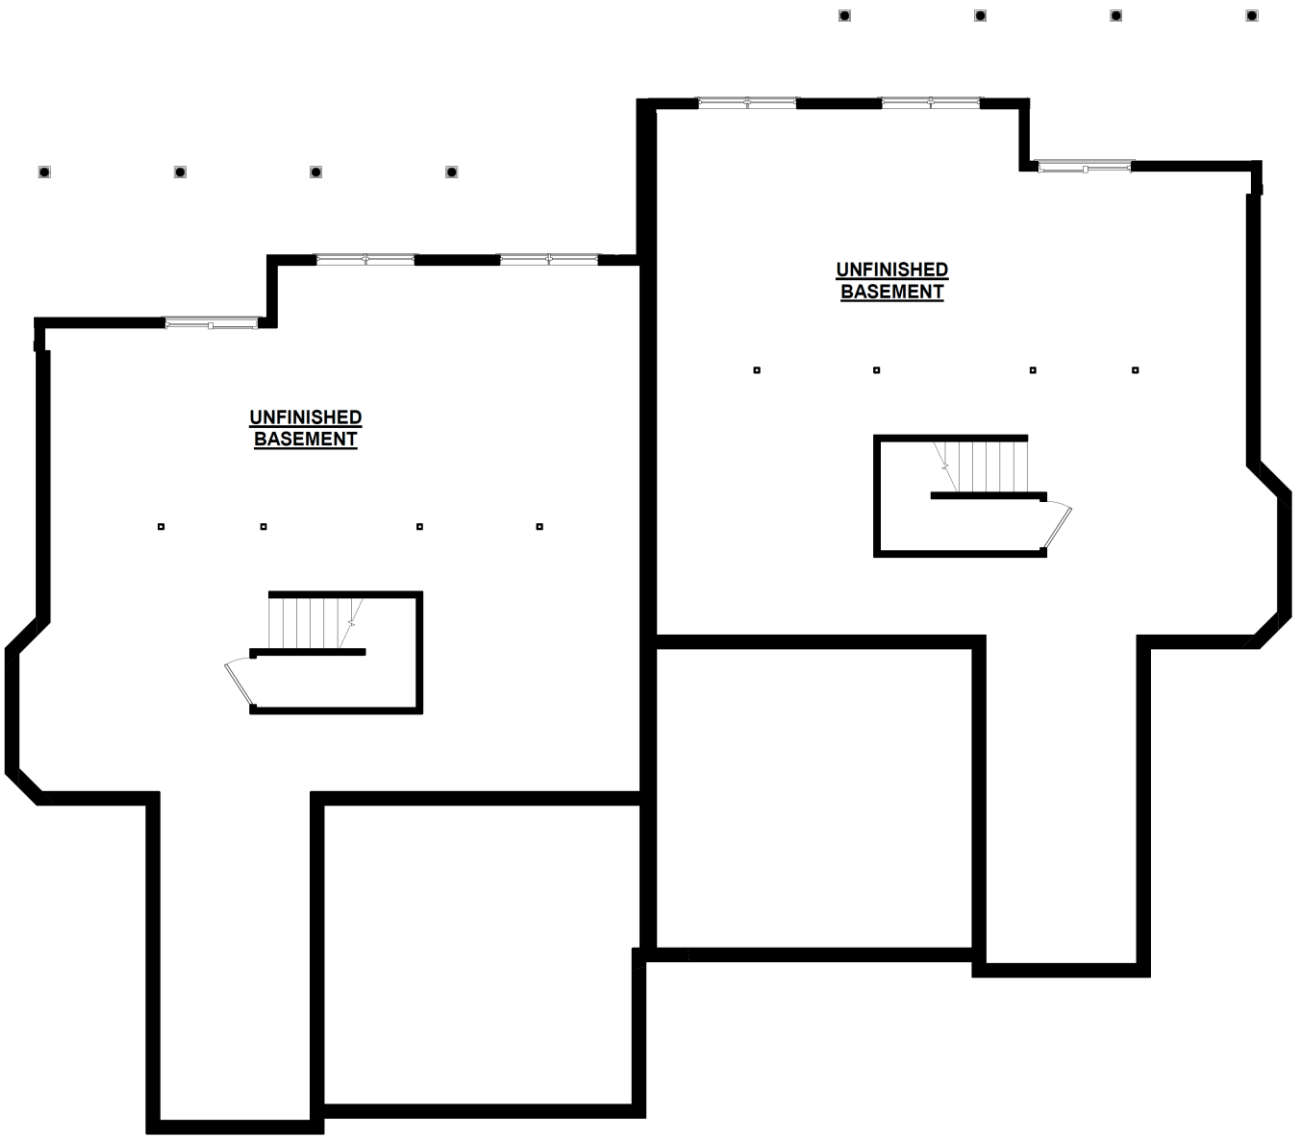

ESSEX / ESSEX

Essex Square Footage
 First Floor 1470 SF
 Second Floor 580SF
 Total 2050 SF
Villas 45A & 38B

**Furnished Second Floor Plan
 Walkout**

Essex Square Footage
 First Floor 1470 SF
 Second Floor 580 SF
 Total 2050 SF
Villas 45B & 38A

ESSEX / ESSEX

Essex Square Footage
 First Floor 1470 SF
 Second Floor 580SF
 Total 2050 SF
Villas 45A & 38B

**Second Floor Plan
 Walkout**

Essex Square Footage
 First Floor 1470 SF
 Second Floor 580 SF
 Total 2050 SF
Villas 45B & 38A

ESSEX / ESSEX

Essex Square Footage
 First Floor 1470 SF
 Second Floor 580SF
 Total 2050 SF
Villas 45A & 38B

**Unfinished Basement Plan
Walkout**

Essex Square Footage
 First Floor 1470 SF
 Second Floor 580 SF
 Total 2050 SF
Villas 45B & 38A