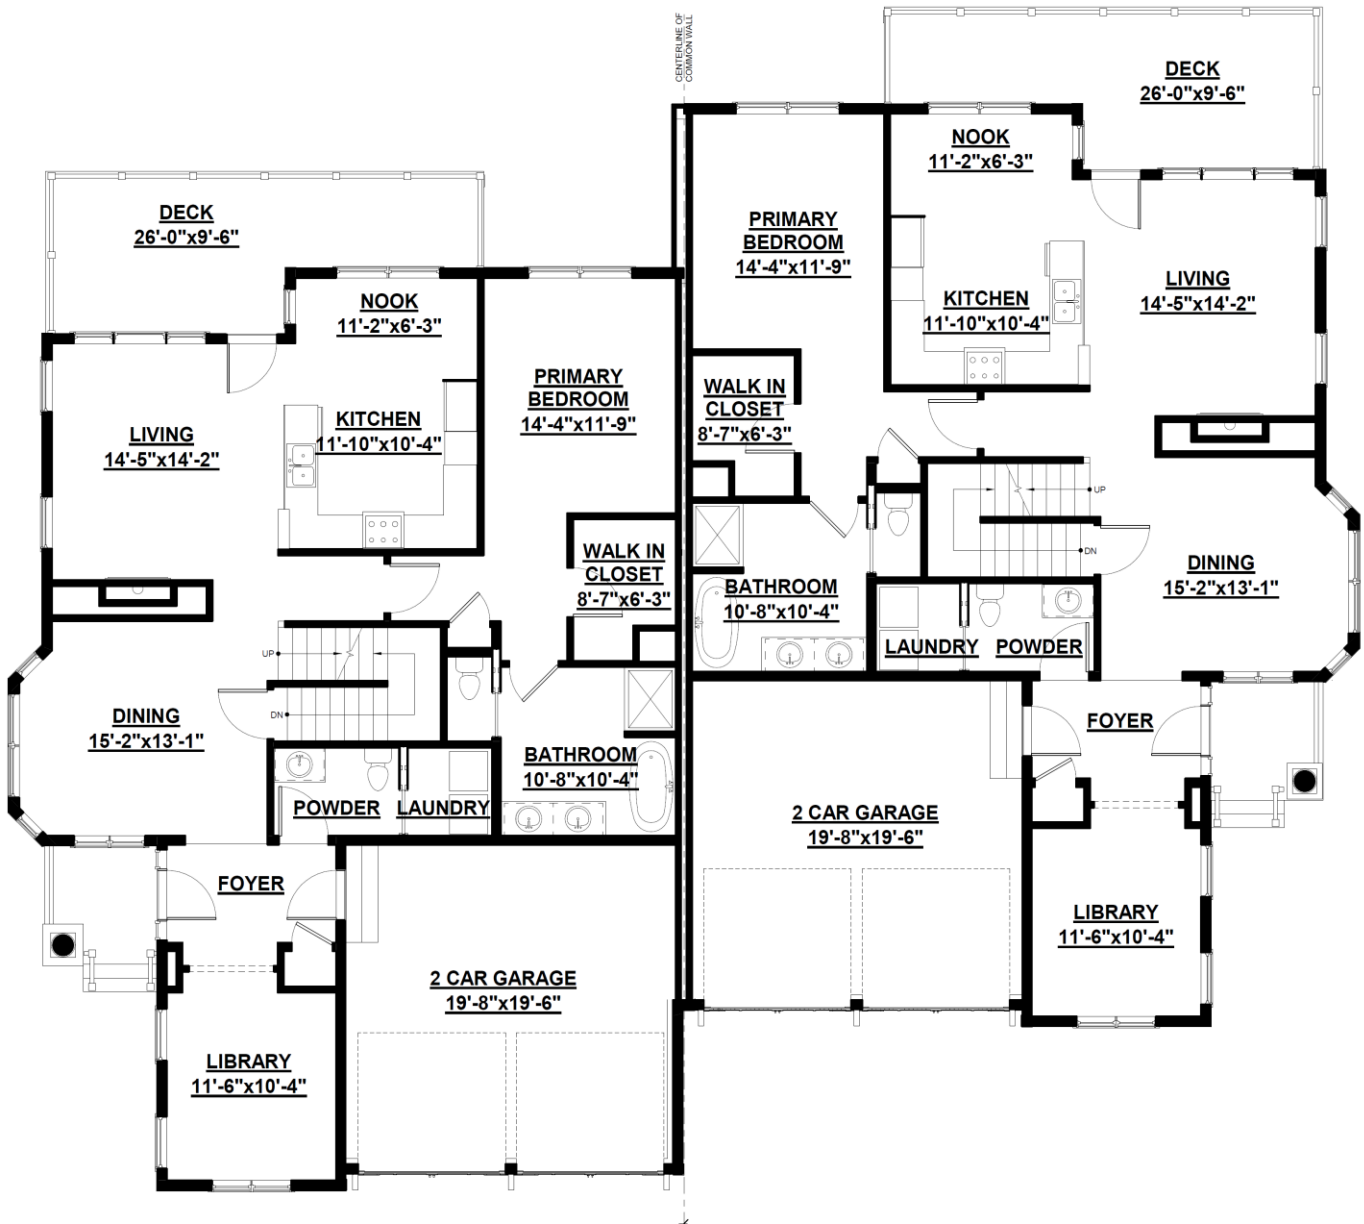

ESSEX / ESSEX

Essex Square Footage

First Floor 1470 SF
Second Floor 580SF
Total 2050 SF

Villas 45A & 38B

**First Floor Plan
Walkout**

Essex Square Footage

First Floor 1470 SF
Second Floor 580 SF
Total 2050 SF

Villas 45B & 38A