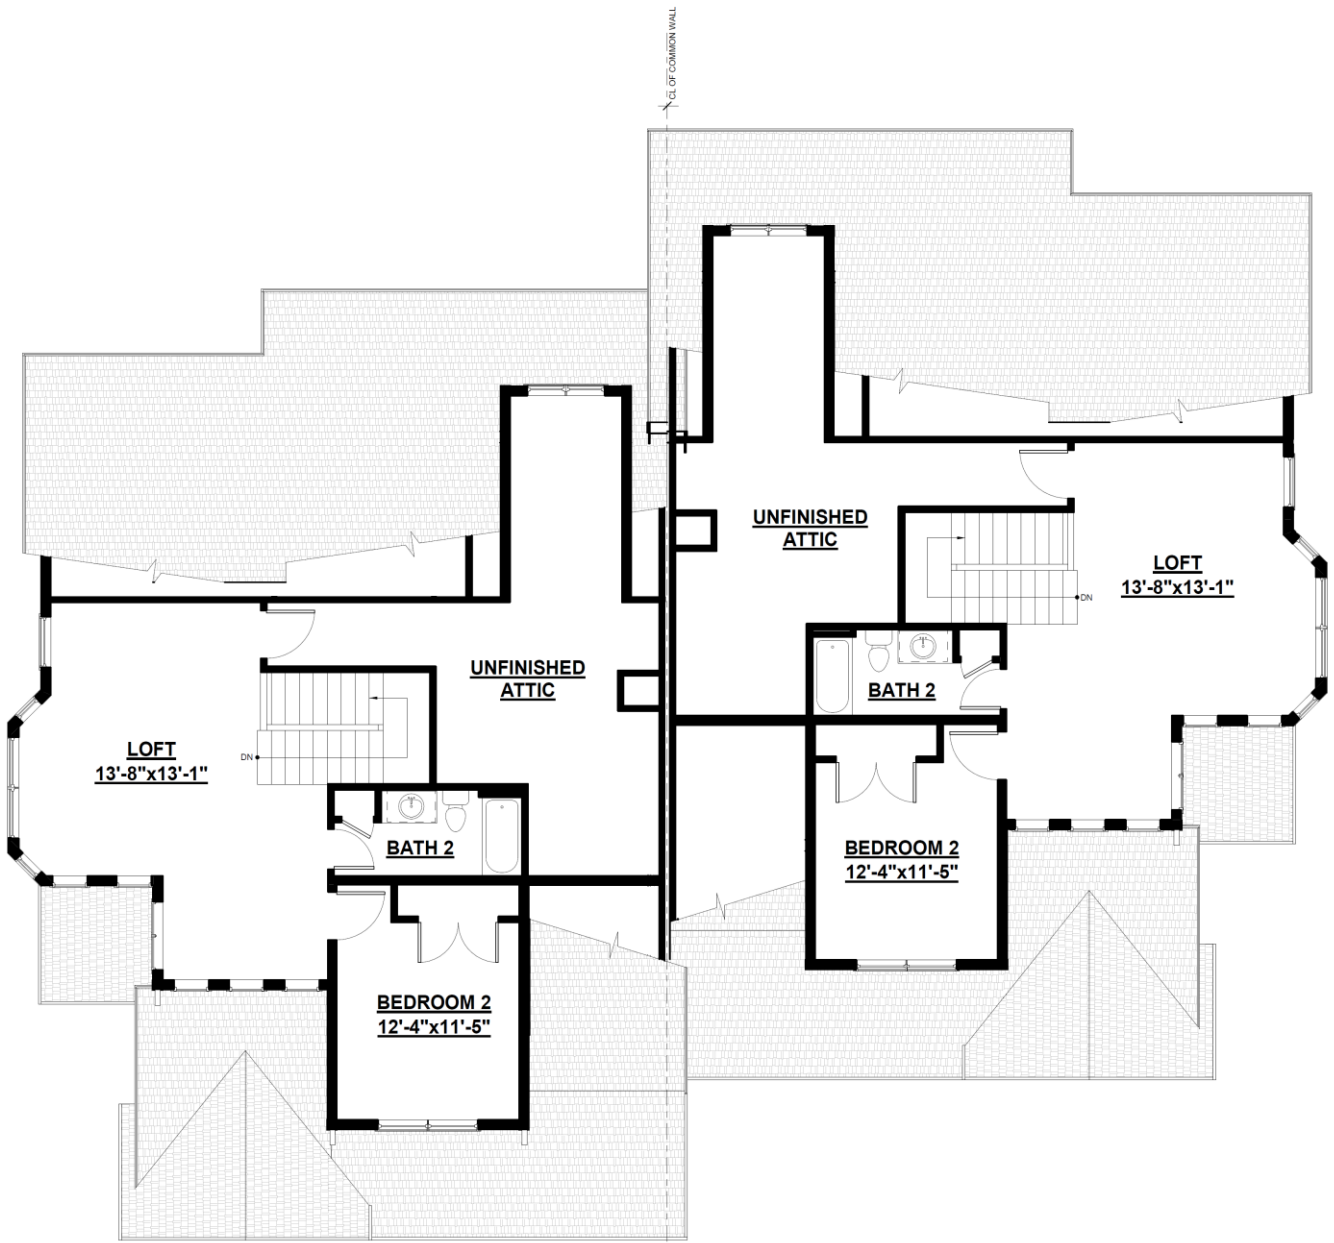

Villas 45B & 38A

ESSEX / ESSEX

Essex Square Footage
 First Floor 1470 SF
 Second Floor 580SF
 Total 2050 SF
Villas 45A & 38B

Finished Basement Plan
Walkout

Essex Square Footage
 First Floor 1470 SF
 Second Floor 580 SF
 Total 2050 SF
Villas 45B & 38A

ESSEX / ESSEX

Essex Square Footage
 First Floor 1470 SF
 Second Floor 580SF
 Total 2050 SF
Villas 45A & 38B

**Furnished Second Floor Plan
 Walkout**

Essex Square Footage
 First Floor 1470 SF
 Second Floor 580 SF
 Total 2050 SF
Villas 45B & 38A

ESSEX / ESSEX

Essex Square Footage
 First Floor 1470 SF
 Second Floor 580SF
 Total 2050 SF
Villas 45A & 38B

**Second Floor Plan
 Walkout**

Essex Square Footage
 First Floor 1470 SF
 Second Floor 580 SF
 Total 2050 SF
Villas 45B & 38A