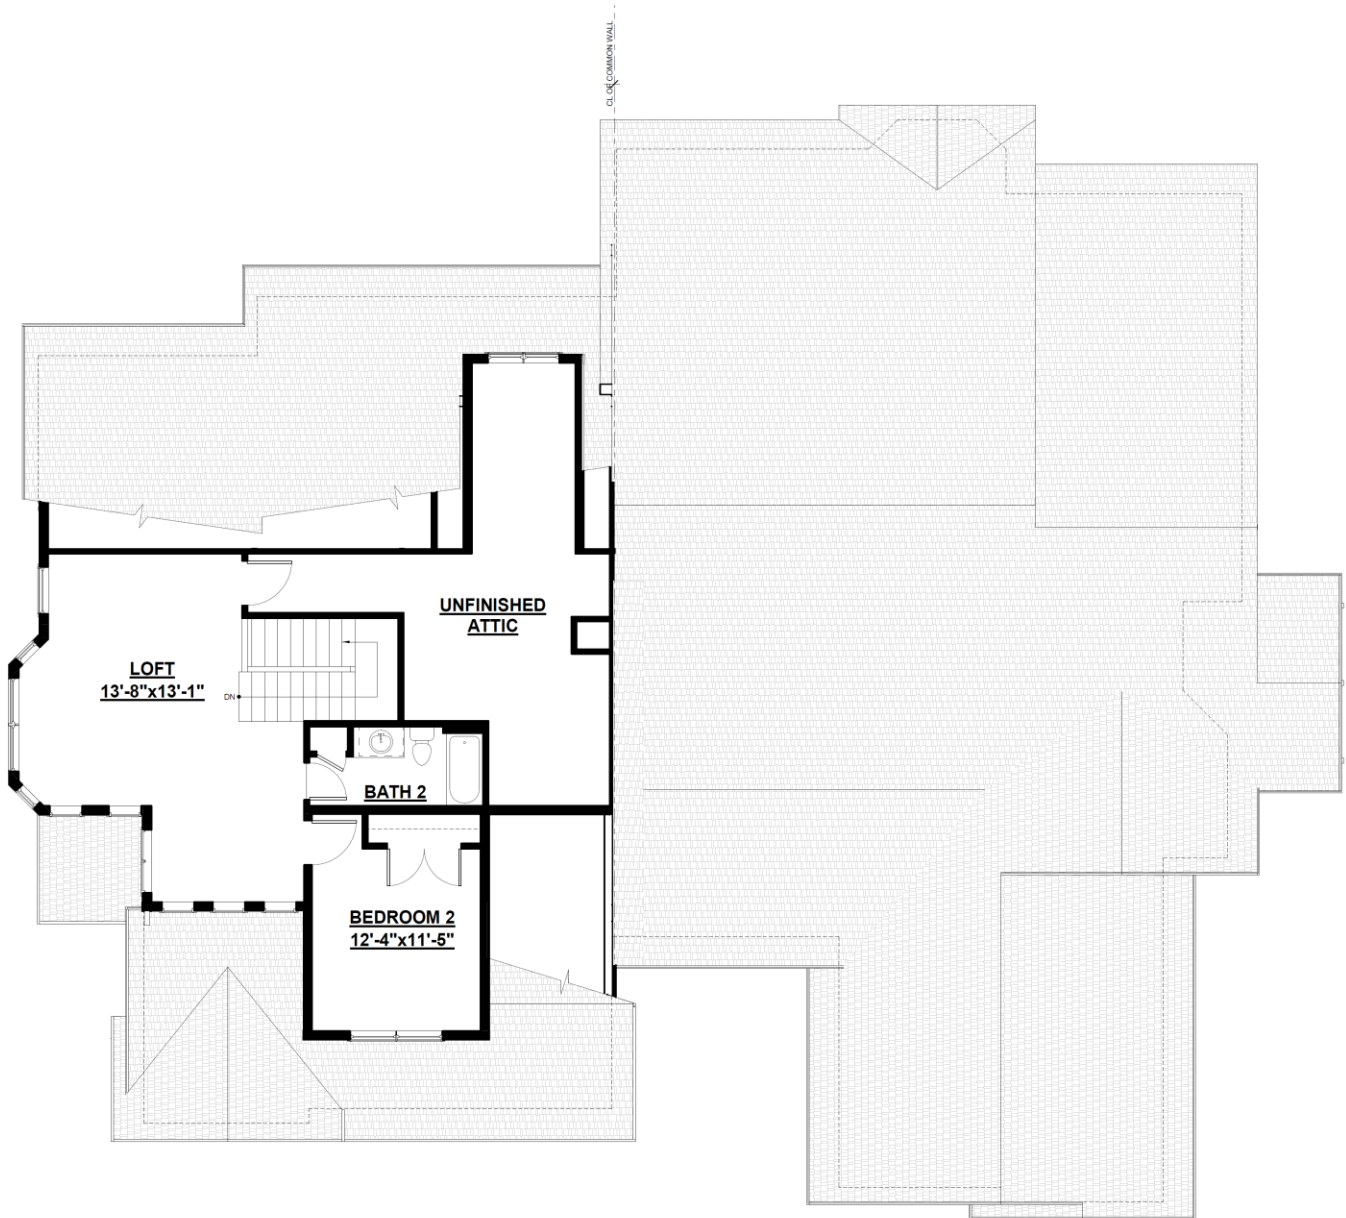

ESSEX / COOLIDGE

Essex Square Footage
 First Floor 1470 SF
 Second Floor 580 SF
 Total 2050 SF
Villas 20B & 46B

Finished Second Floor Plan
Walkout
Coolidge Side-Load

Coolidge Square Footage
 First Floor 1951 SF
 Second Floor N/A
 Total 1951 SF
Villas 20A & 46A

ESSEX / COOLIDGE

Essex Square Footage

First Floor	1470 SF
Second Floor	580 SF
Total	2050 SF

Villas 20B & 46B

Second Floor Plan

Walkout

Coolidge Side-Load

Coolidge Square Footage

First Floor	1951 SF
Second Floor	N/A
Total	1951 SF

Villas 20A & 46A

ESSEX / COOLIDGE

Essex Square Footage
 First Floor 1470 SF
 Second Floor 580 SF
 Total 2050 SF
Villas 20B & 46B

**Basement Plan
 Walkout
 Coolidge Side-Load**

Coolidge Square Footage
 First Floor 1951 SF
 Second Floor N/A
 Total 1951 SF
Villas 20A & 46A

ESSEX / COOLIDGE

Essex Square Footage

First Floor	1470 SF
Second Floor	580 SF
Total	2050 SF

Villas 20B & 46B

**Elevation Plan
 Walkout
 Coolidge Side-Load**