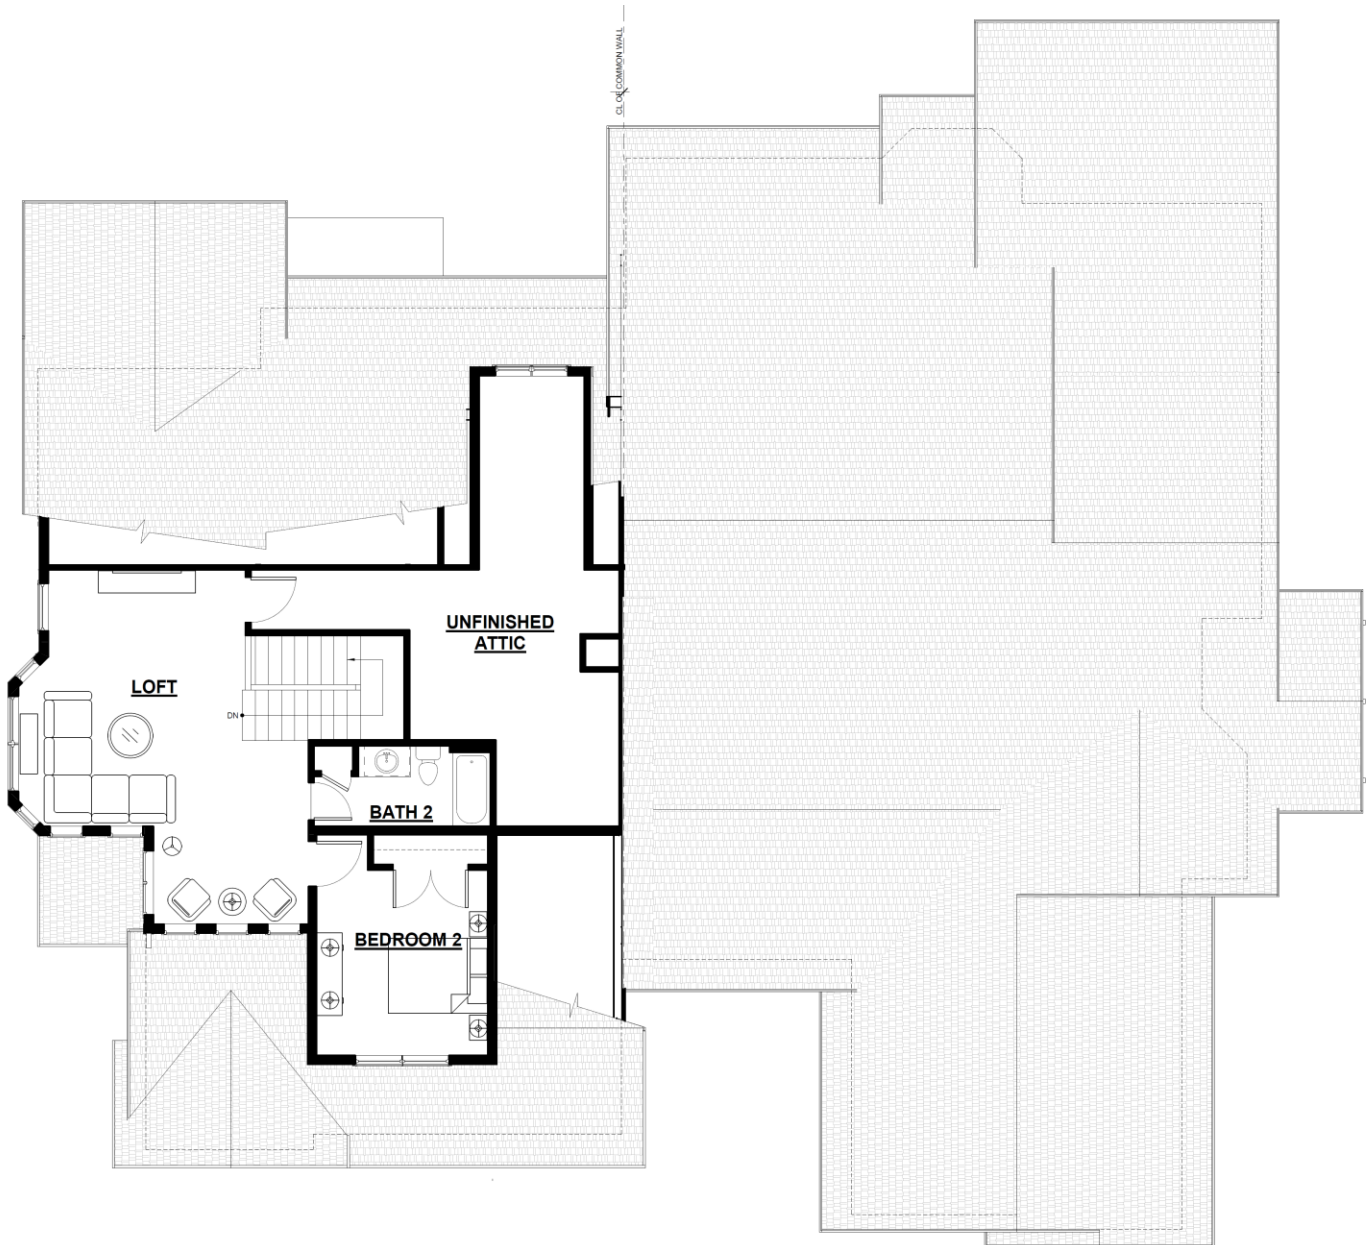

ESSEX / COOLIDGE

Essex Square Footage
 First Floor 1470 SF
 Second Floor 580 SF
 Total 2050 SF
Villas 20B & 46B

First Floor Plan
Walkout
Coolidge Side-Load

Coolidge Square Footage
 First Floor 1951 SF
 Second Floor N/A
 Total 1951 SF
Villas 20A & 46A

ESSEX / COOLIDGE

Essex Square Footage
 First Floor 1470 SF
 Second Floor 580 SF
 Total 2050 SF
Villas 20B & 46B

Finished Basement Plan
Walkout
Coolidge Side-Load

Coolidge Square Footage
 First Floor 1951 SF
 Second Floor N/A
 Total 1951 SF
Villas 20A & 46A

ESSEX / COOLIDGE

Essex Square Footage
 First Floor 1470 SF
 Second Floor 580 SF
 Total 2050 SF
Villas 20B & 46B

Finished Second Floor Plan
Walkout
Coolidge Side-Load

Coolidge Square Footage
 First Floor 1951 SF
 Second Floor N/A
 Total 1951 SF
Villas 20A & 46A

ESSEX / COOLIDGE

Essex Square Footage

First Floor	1470 SF
Second Floor	580 SF
Total	2050 SF

Villas 20B & 46B

Second Floor Plan

Walkout

Coolidge Side-Load

Coolidge Square Footage