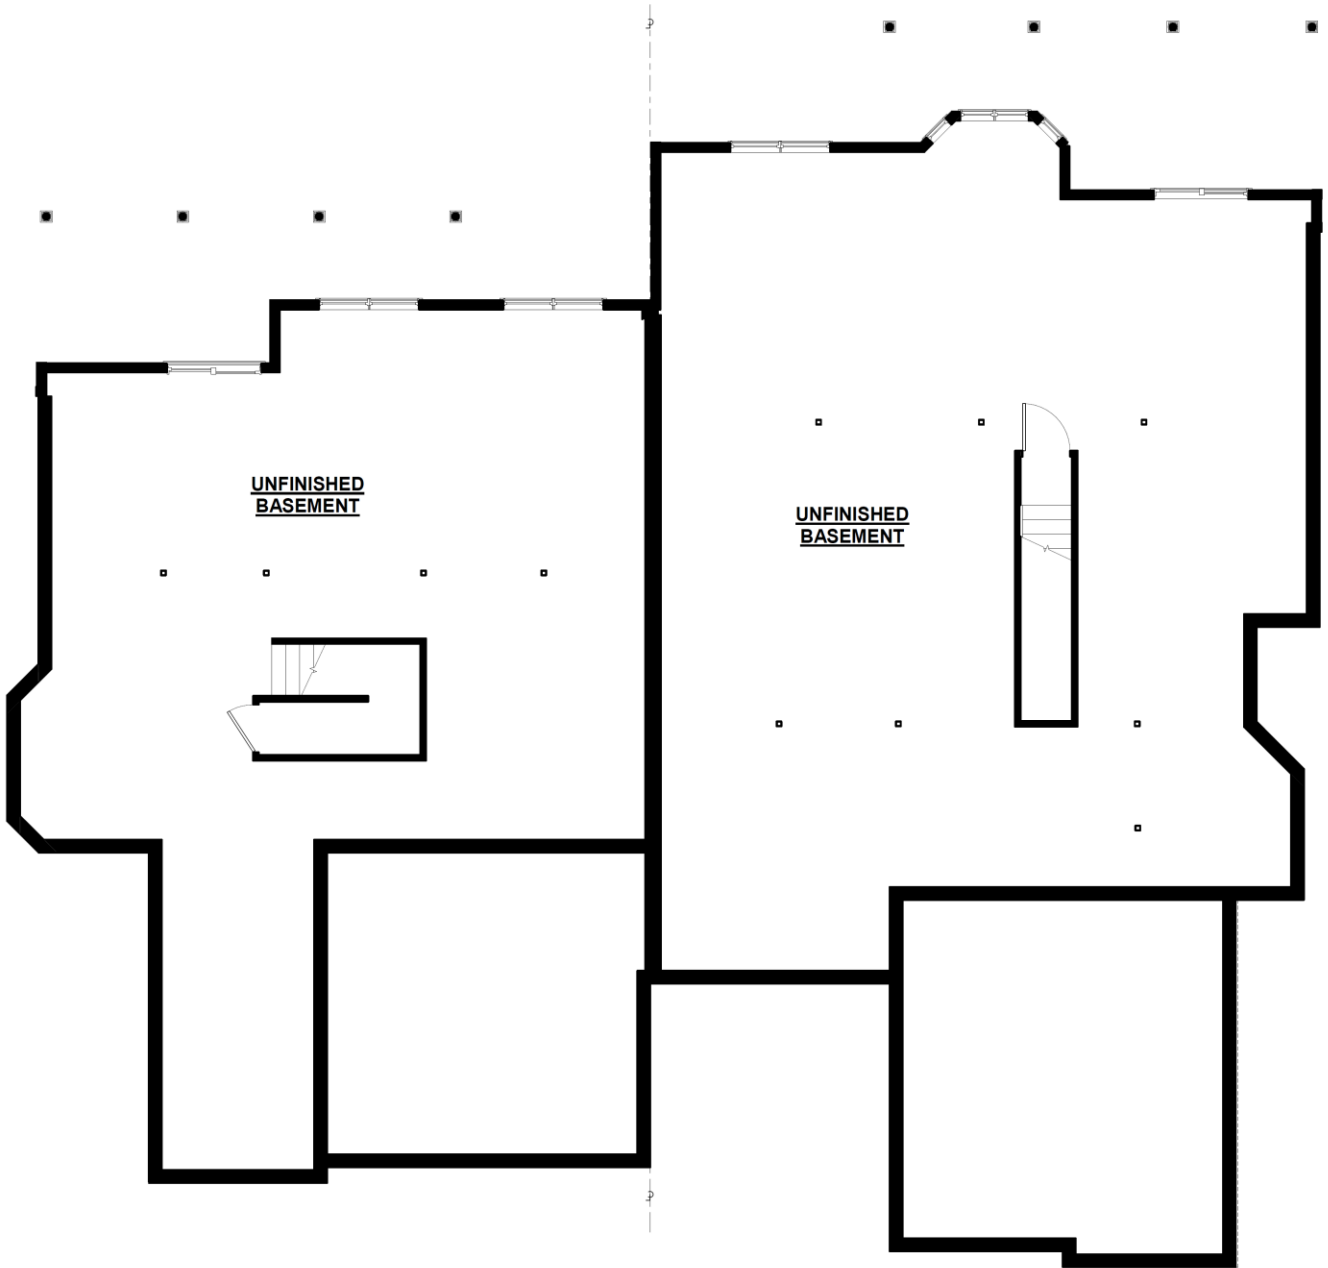

ESSEX / COOLIDGE

Essex Square Footage

First Floor	1470 SF
Second Floor	580 SF
Total	2050 SF

Villas 20B & 46B

Second Floor Plan

Walkout

Coolidge Side-Load

Coolidge Square Footage

First Floor	1951 SF
Second Floor	N/A
Total	1951 SF

Villas 20A & 46A

ESSEX / COOLIDGE

Essex Square Footage
 First Floor 1470 SF
 Second Floor 580 SF
 Total 2050 SF
Villas 20B & 46B

**Basement Plan
 Walkout
 Coolidge Side-Load**

Coolidge Square Footage
 First Floor 1951 SF
 Second Floor N/A
 Total 1951 SF
Villas 20A & 46A

ESSEX / COOLIDGE

Essex Square Footage

First Floor	1470 SF
Second Floor	580 SF
Total	2050 SF

Villas 20B & 46B

**Elevation Plan
 Walkout
 Coolidge Side-Load**