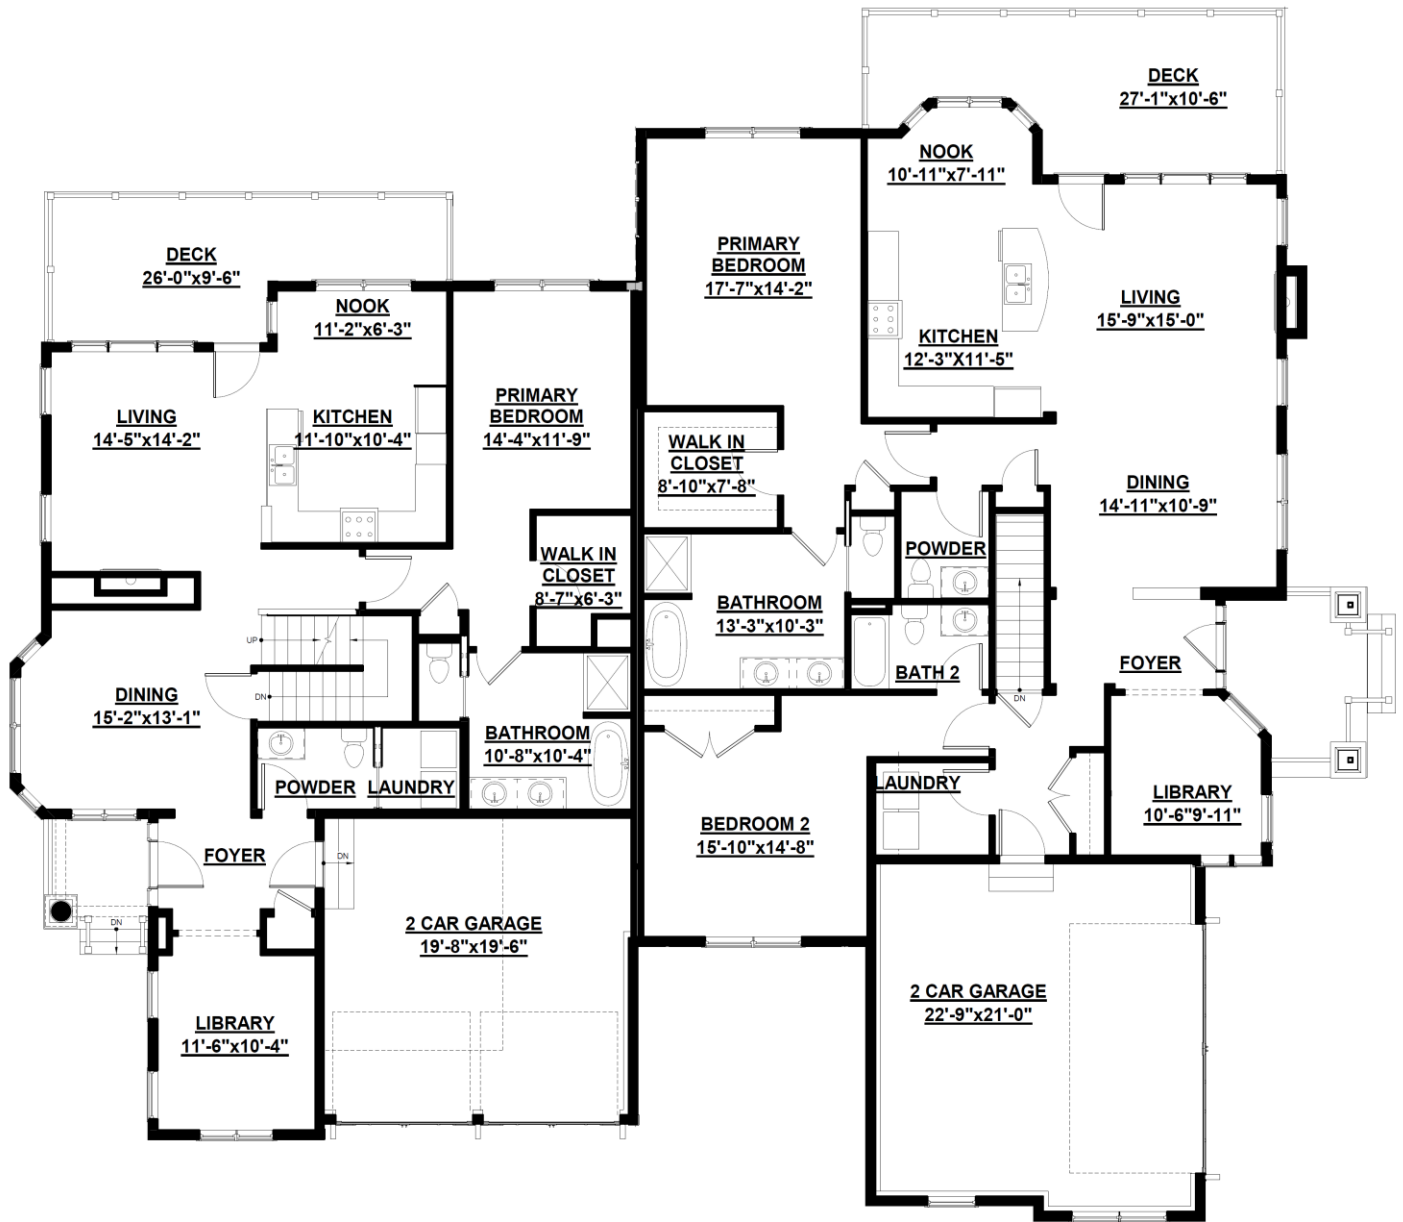

ESSEX / COOLIDGE

Essex Square Footage
 First Floor 1470 SF
 Second Floor 580 SF
 Total 2050 SF
Villas 20B & 46B

Finished First Floor Plan
Walkout
Coolidge Side-Load

Coolidge Square Footage
 First Floor 1951 SF
 Second Floor N/A
 Total 1951 SF
Villas 20A & 46A

ESSEX / COOLIDGE

Essex Square Footage
 First Floor 1470 SF
 Second Floor 580 SF
 Total 2050 SF
Villas 20B & 46B

First Floor Plan
Walkout
Coolidge Side-Load

Coolidge Square Footage
 First Floor 1951 SF
 Second Floor N/A
 Total 1951 SF
Villas 20A & 46A

ESSEX / COOLIDGE

Essex Square Footage
 First Floor 1470 SF
 Second Floor 580 SF
 Total 2050 SF
Villas 20B & 46B

Finished Basement Plan
Walkout
Coolidge Side-Load

Coolidge Square Footage
 First Floor 1951 SF
 Second Floor N/A
 Total 1951 SF
Villas 20A & 46A

ESSEX / COOLIDGE

Essex Square Footage

First Floor	1470 SF
Second Floor	580 SF
Total	2050 SF

Villas 20B & 46B

Second Floor Plan

Walkout

Coolidge Side-Load

Coolidge Square Footage