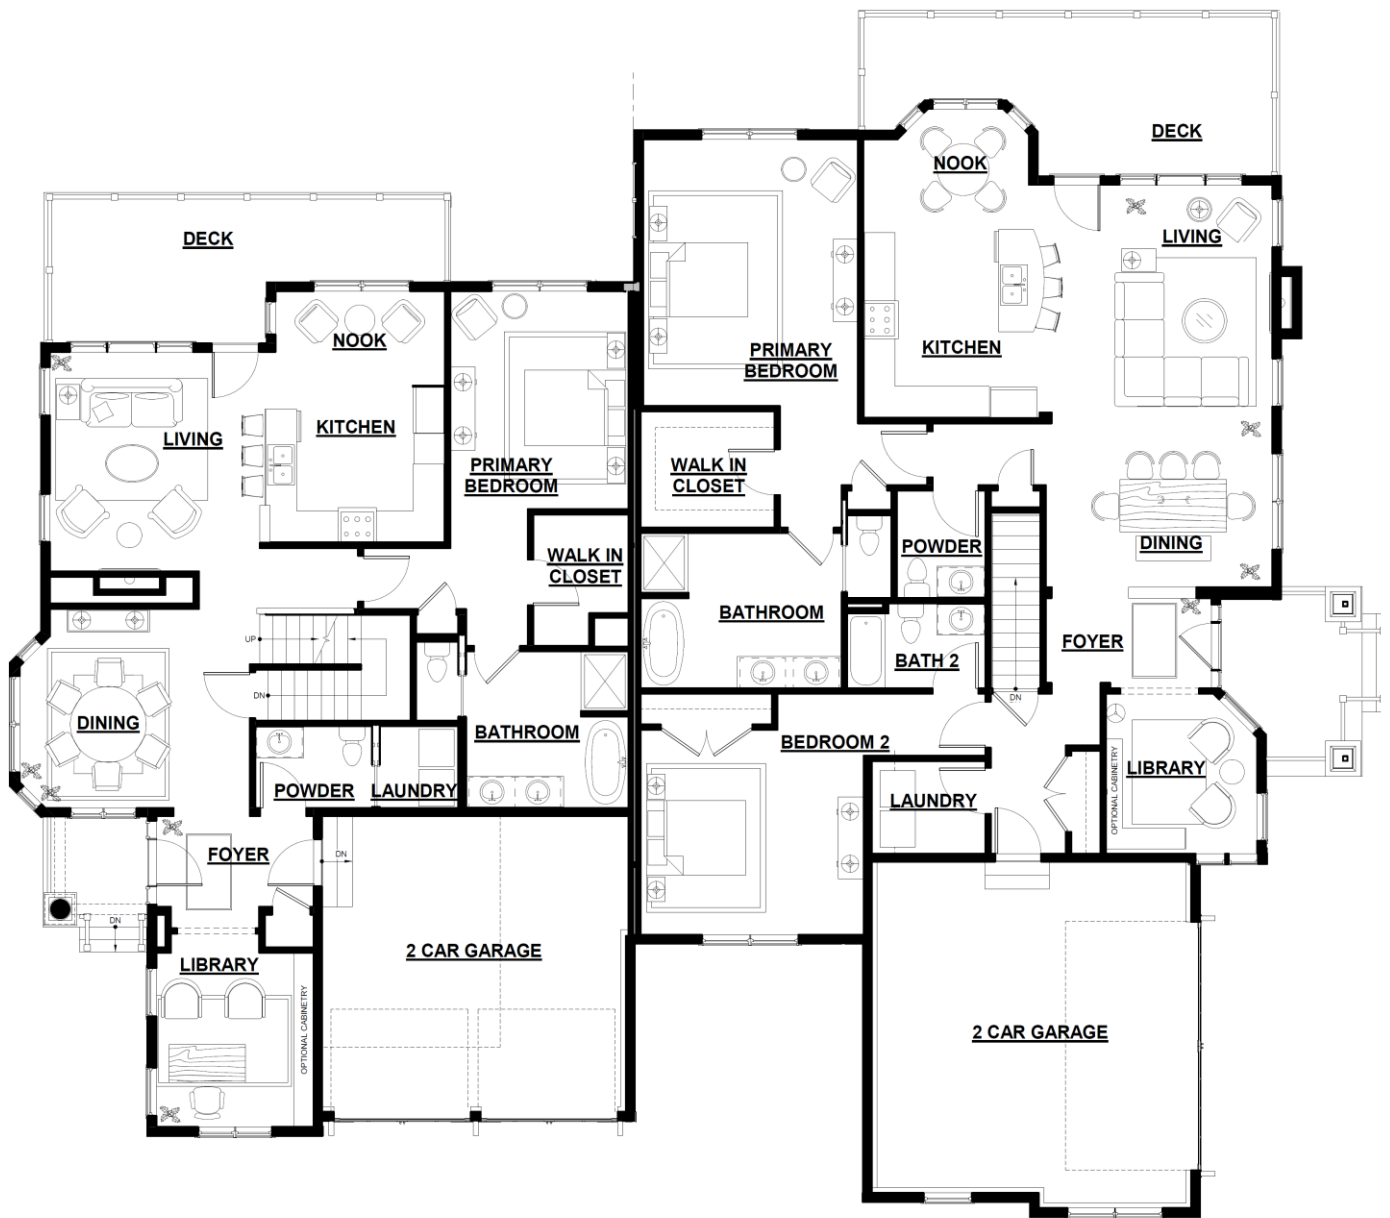

ESSEX / COOLIDGE

Essex Square Footage
 First Floor 1470 SF
 Second Floor 580 SF
 Total 2050 SF
Villas 20B & 46B

Finished First Floor Plan
Walkout
Coolidge Side-Load

Coolidge Square Footage
 First Floor 1951 SF
 Second Floor N/A
 Total 1951 SF
Villas 20A & 46A

ESSEX / COOLIDGE

Essex Square Footage
 First Floor 1470 SF
 Second Floor 580 SF
 Total 2050 SF
Villas 20B & 46B

First Floor Plan
Walkout
Coolidge Side-Load

Coolidge Square Footage
 First Floor 1951 SF
 Second Floor N/A
 Total 1951 SF
Villas 20A & 46A

ESSEX / COOLIDGE

Essex Square Footage
 First Floor 1470 SF
 Second Floor 580 SF
 Total 2050 SF
Villas 20B & 46B

Finished Basement Plan
Walkout
Coolidge Side-Load

Coolidge Square Footage
 First Floor 1951 SF
 Second Floor N/A
 Total 1951 SF
Villas 20A & 46A

ESSEX / COOLIDGE

Essex Square Footage

First Floor	1470 SF
Second Floor	580 SF
Total	2050 SF

Villas 20B & 46B

Second Floor Plan

Walkout

Coolidge Side-Load

Coolidge Square Footage