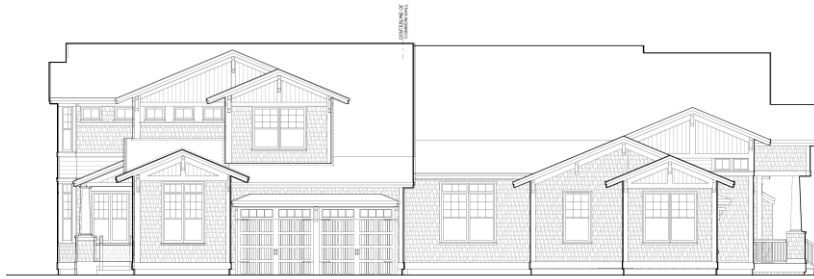

Coolidge Square Footage

First Floor	1951 SF
Second Floor	N/A
Total	1951 SF

Villas 20A & 46A

Street Elevation

Right Side (Coolidge) Elevation

Rear Elevation

Left Side (Essex) Elevation