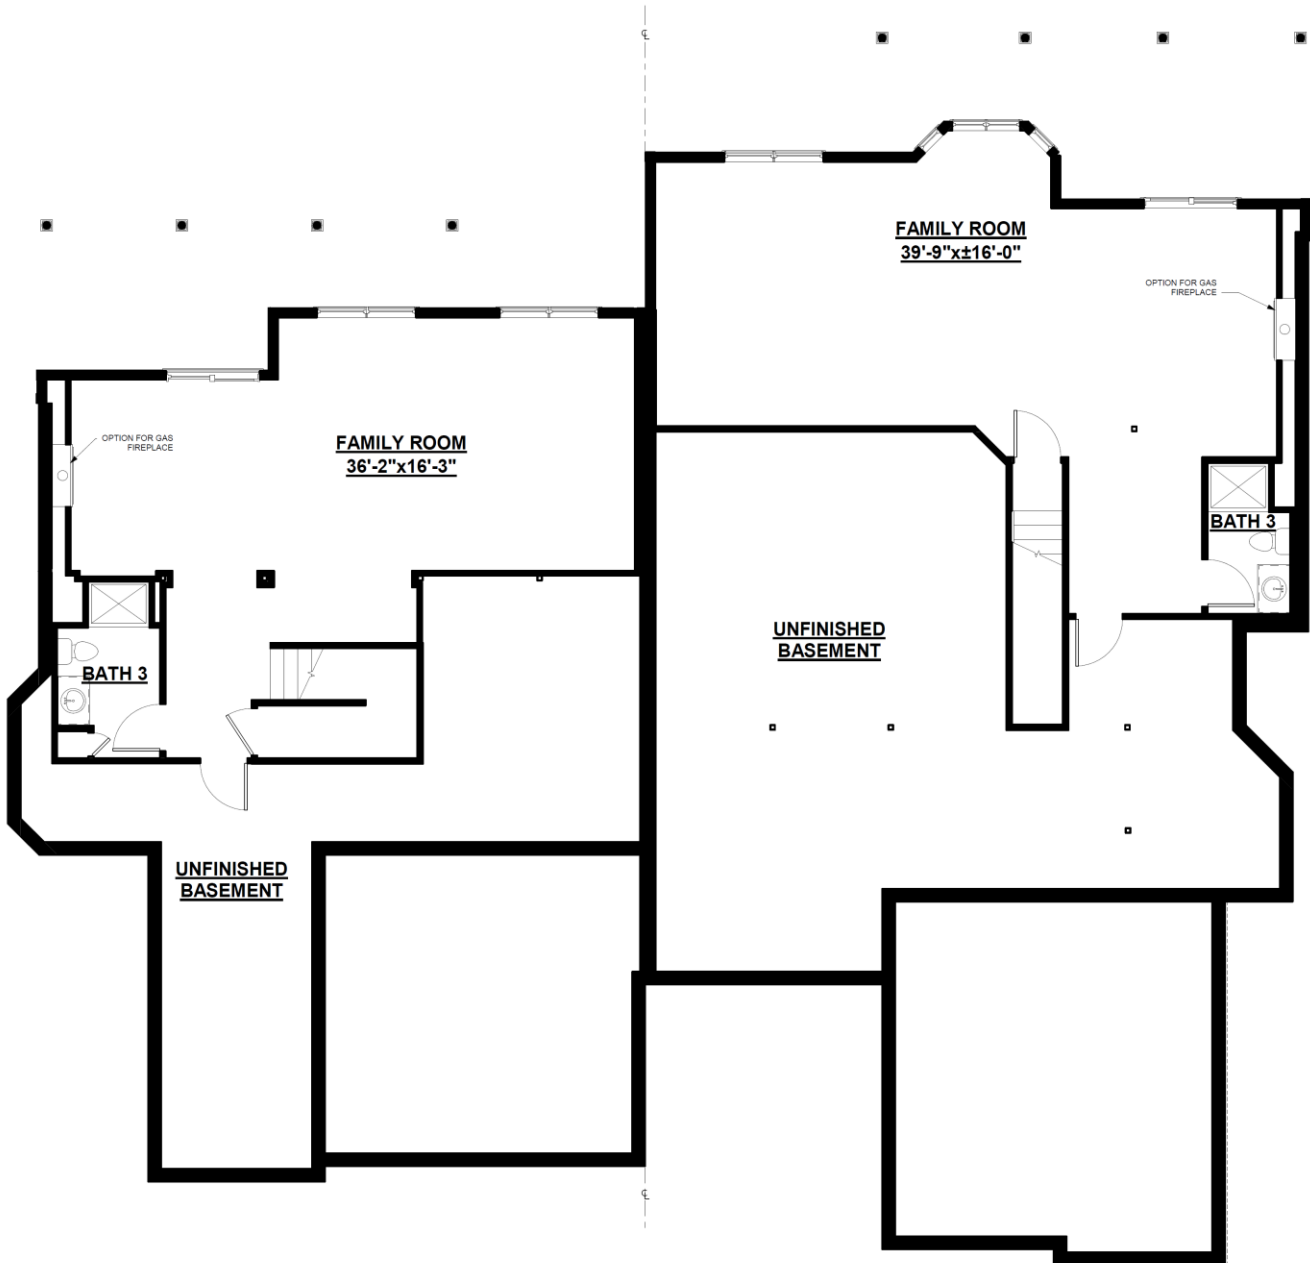

ESSEX / COOLIDGE

Essex Square Footage
 First Floor 1470 SF
 Second Floor 580 SF
 Total 2050 SF
Villas 20B & 46B

Finished First Floor Plan
Walkout
Coolidge Side-Load

Coolidge Square Footage
 First Floor 1951 SF
 Second Floor N/A
 Total 1951 SF
Villas 20A & 46A

ESSEX / COOLIDGE

Essex Square Footage
 First Floor 1470 SF
 Second Floor 580 SF
 Total 2050 SF
Villas 20B & 46B

First Floor Plan
Walkout
Coolidge Side-Load

Coolidge Square Footage
 First Floor 1951 SF
 Second Floor N/A
 Total 1951 SF
Villas 20A & 46A

ESSEX / COOLIDGE

Essex Square Footage
 First Floor 1470 SF
 Second Floor 580 SF
 Total 2050 SF
Villas 20B & 46B

Finished Basement Plan
Walkout
Coolidge Side-Load

Coolidge Square Footage
 First Floor 1951 SF
 Second Floor N/A
 Total 1951 SF
Villas 20A & 46A

ESSEX / COOLIDGE

Essex Square Footage
 First Floor 1470 SF
 Second Floor 580 SF
 Total 2050 SF
Villas 20B & 46B

Finished Second Floor Plan
Walkout
Coolidge Side-Load

Coolidge Square Footage
 First Floor 1951 SF
 Second Floor N/A
 Total 1951 SF
Villas 20A & 46A