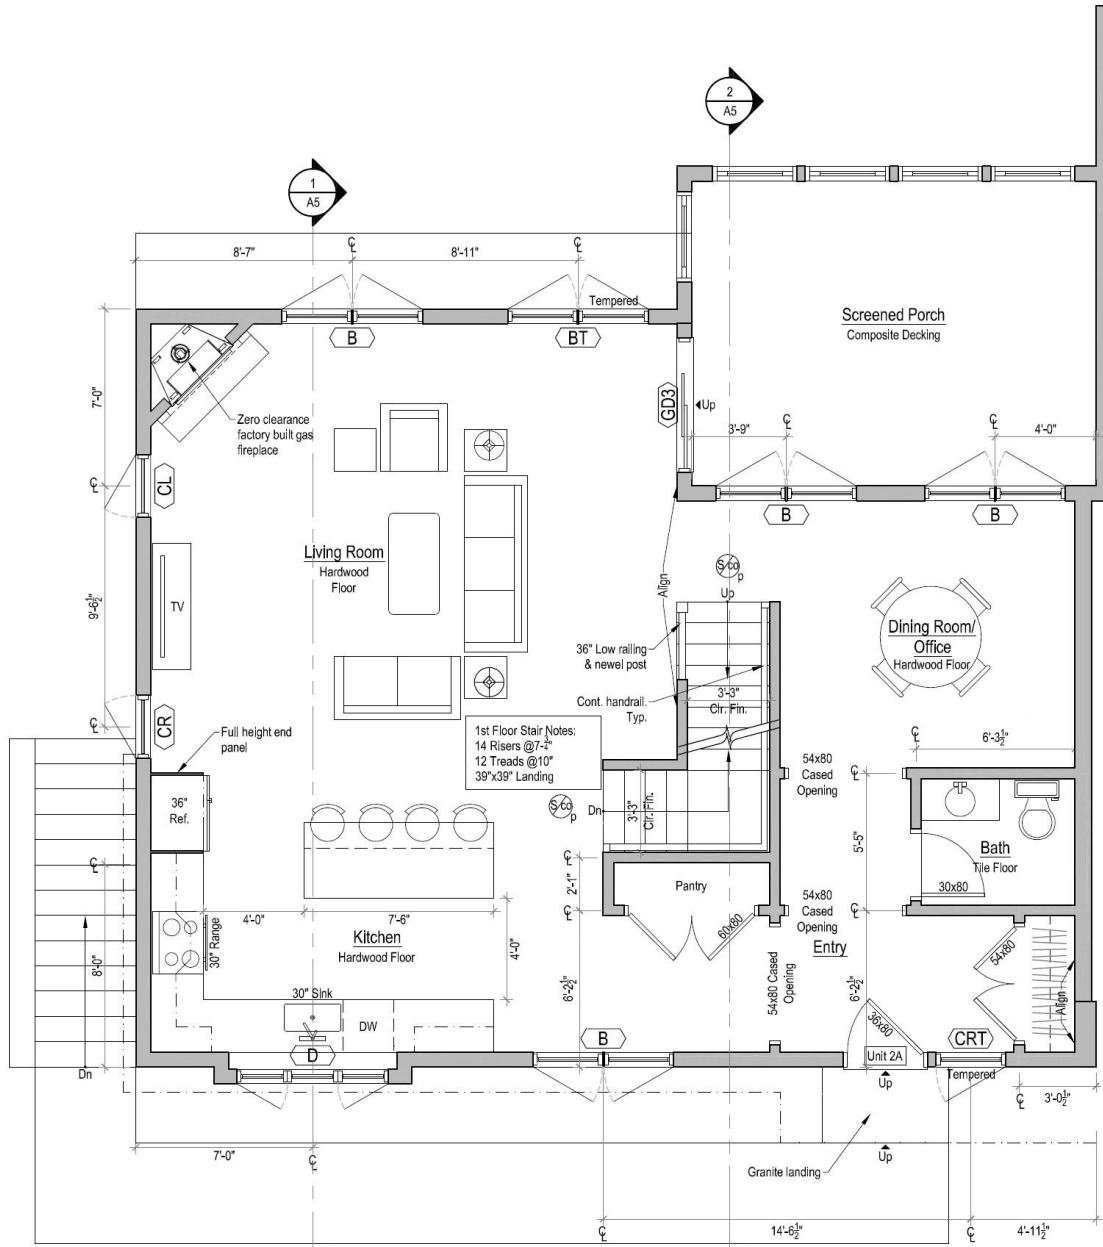

NUMBER OF BEDROOMS	2
NUMBER OF BATHS	2.5
UNIT SIZE	2,158 Sq. Ft.
PLAN VIEW	First Floor

1 First Floor Plan
Scale: 1/4" = 1'-0"