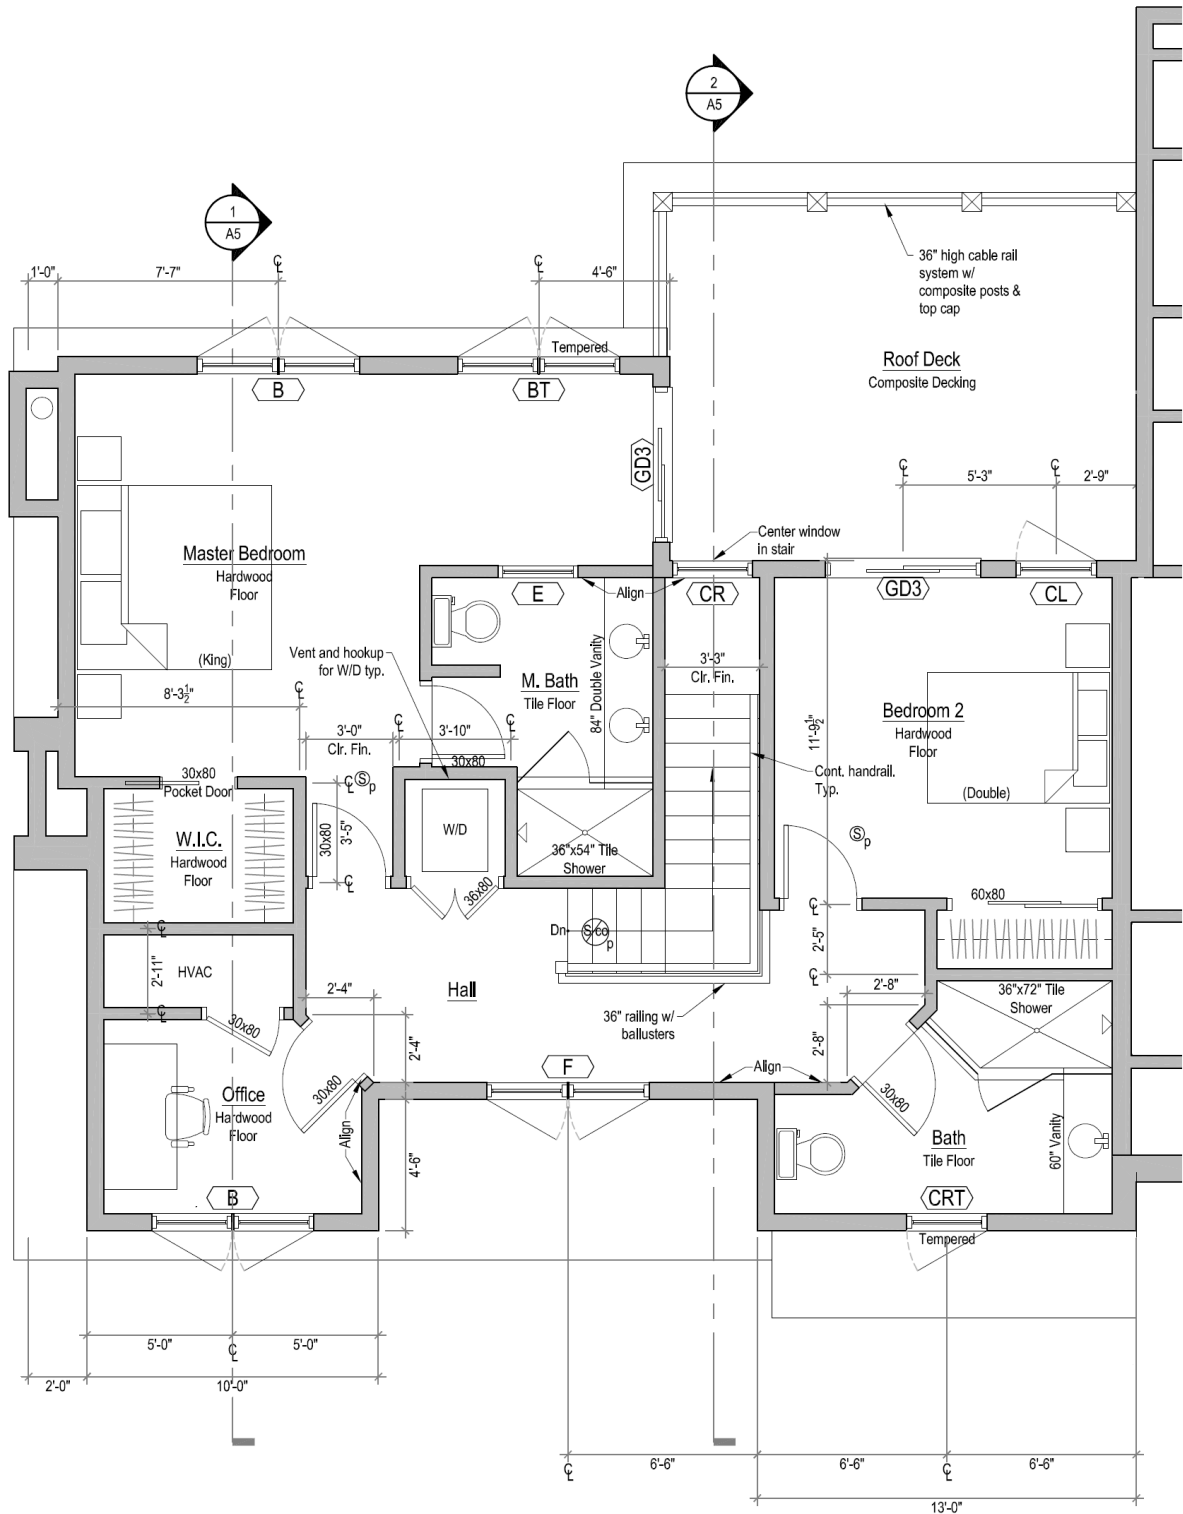

NUMBER OF BEDROOMS	2
NUMBER OF BATHS	2.5
UNIT SIZE	2,158 Sq. Ft.
PLAN VIEW	Second Floor

NUMBER OF BEDROOMS	2
NUMBER OF BATHS	2.5
UNIT SIZE	2,158 Sq. Ft.
PLAN VIEW	Garage Level