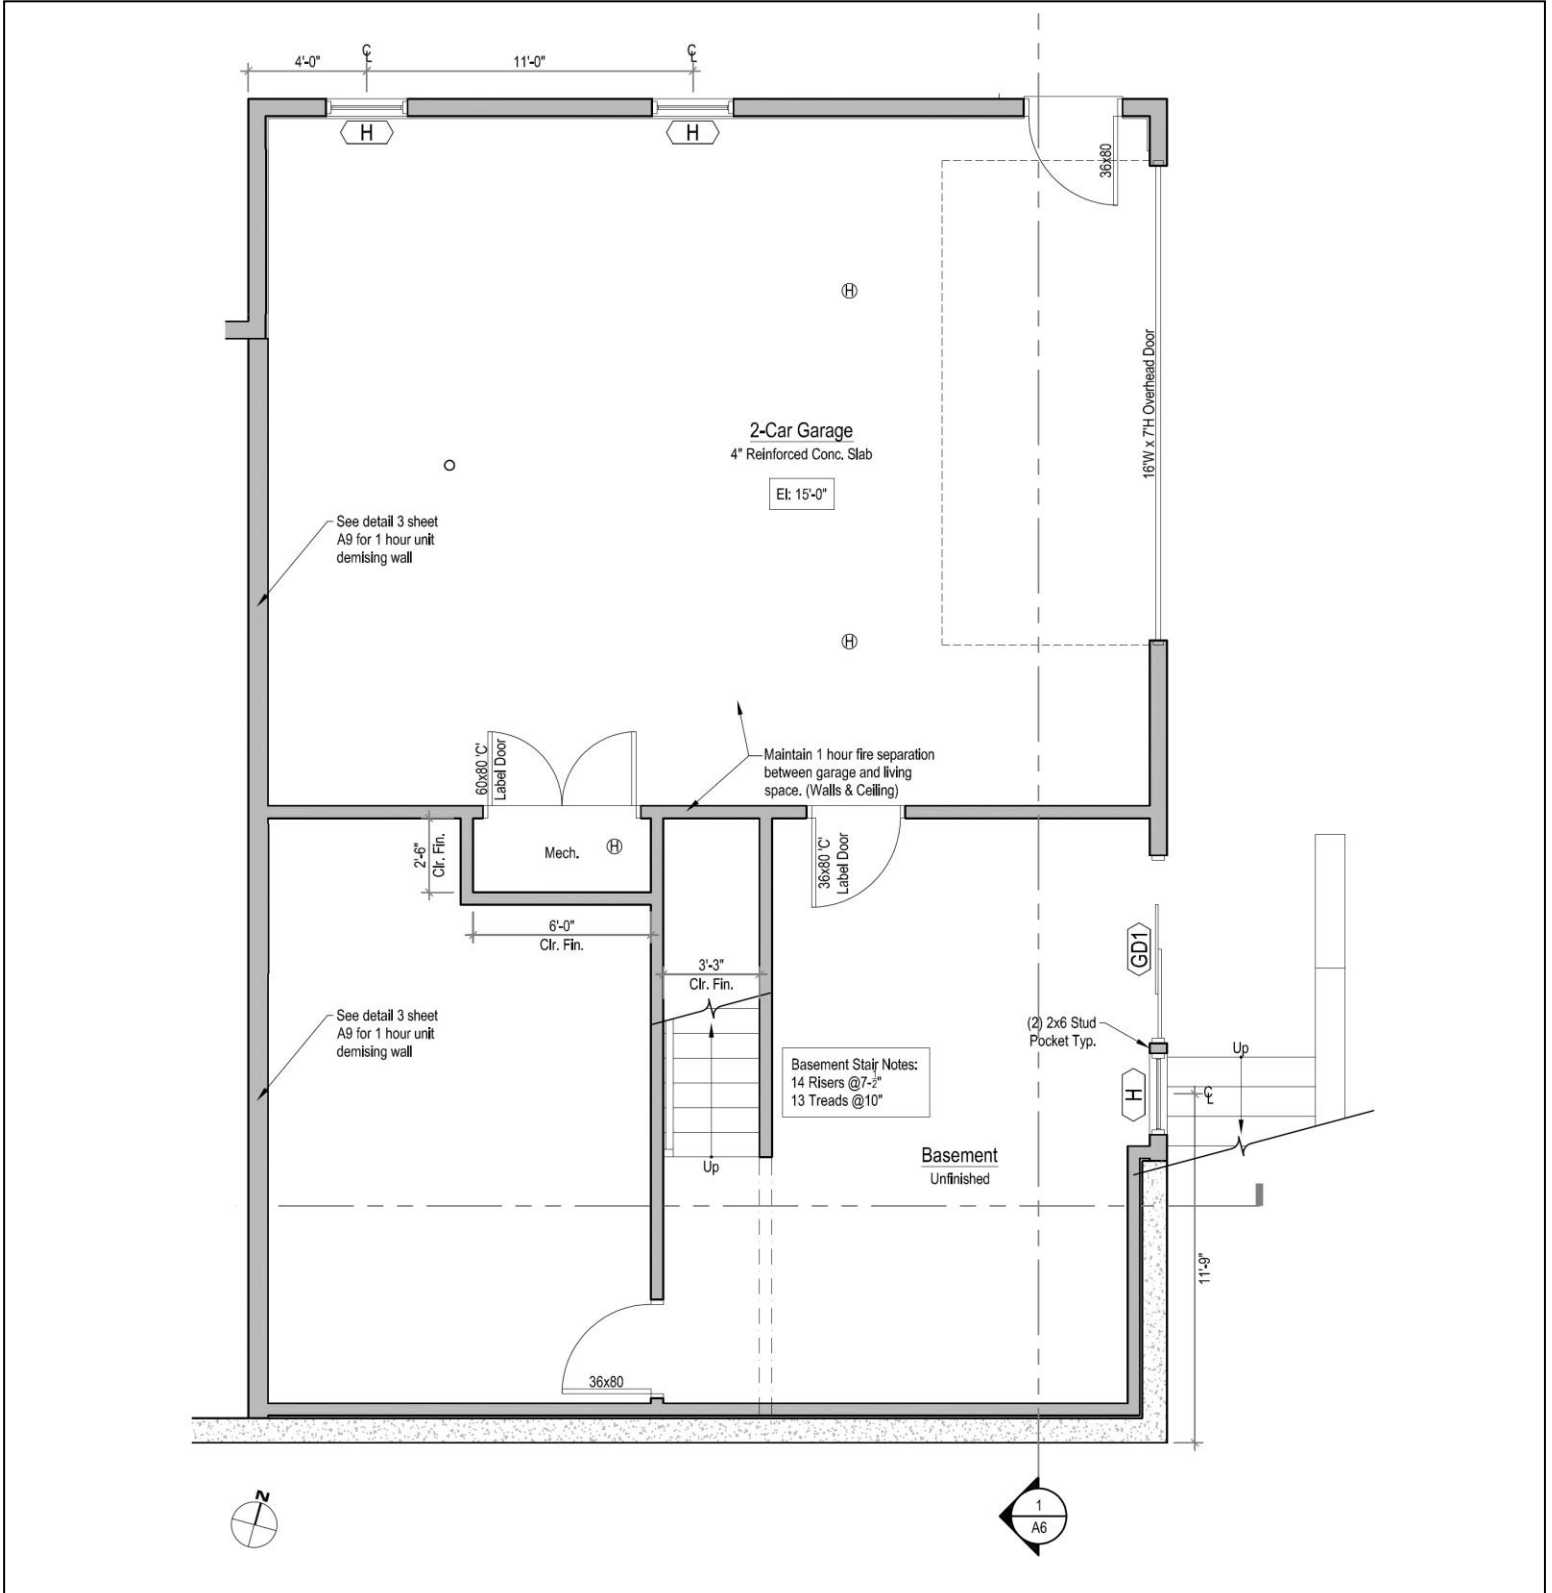

BRIER CLIFF
by the Beach

NUMBER OF BEDROOMS	3
NUMBER OF BATHS	2.5
UNIT SIZE	2,221 Sq. Ft.
PLAN VIEW	First Floor

NUMBER OF BEDROOMS	3
NUMBER OF BATHS	2.5
UNIT SIZE	2,221 Sq. Ft.
PLAN VIEW	Garage Level

NUMBER OF BEDROOMS	3
NUMBER OF BATHS	2.5
UNIT SIZE	2,221 Sq. Ft.
PLAN VIEW	Second Floor