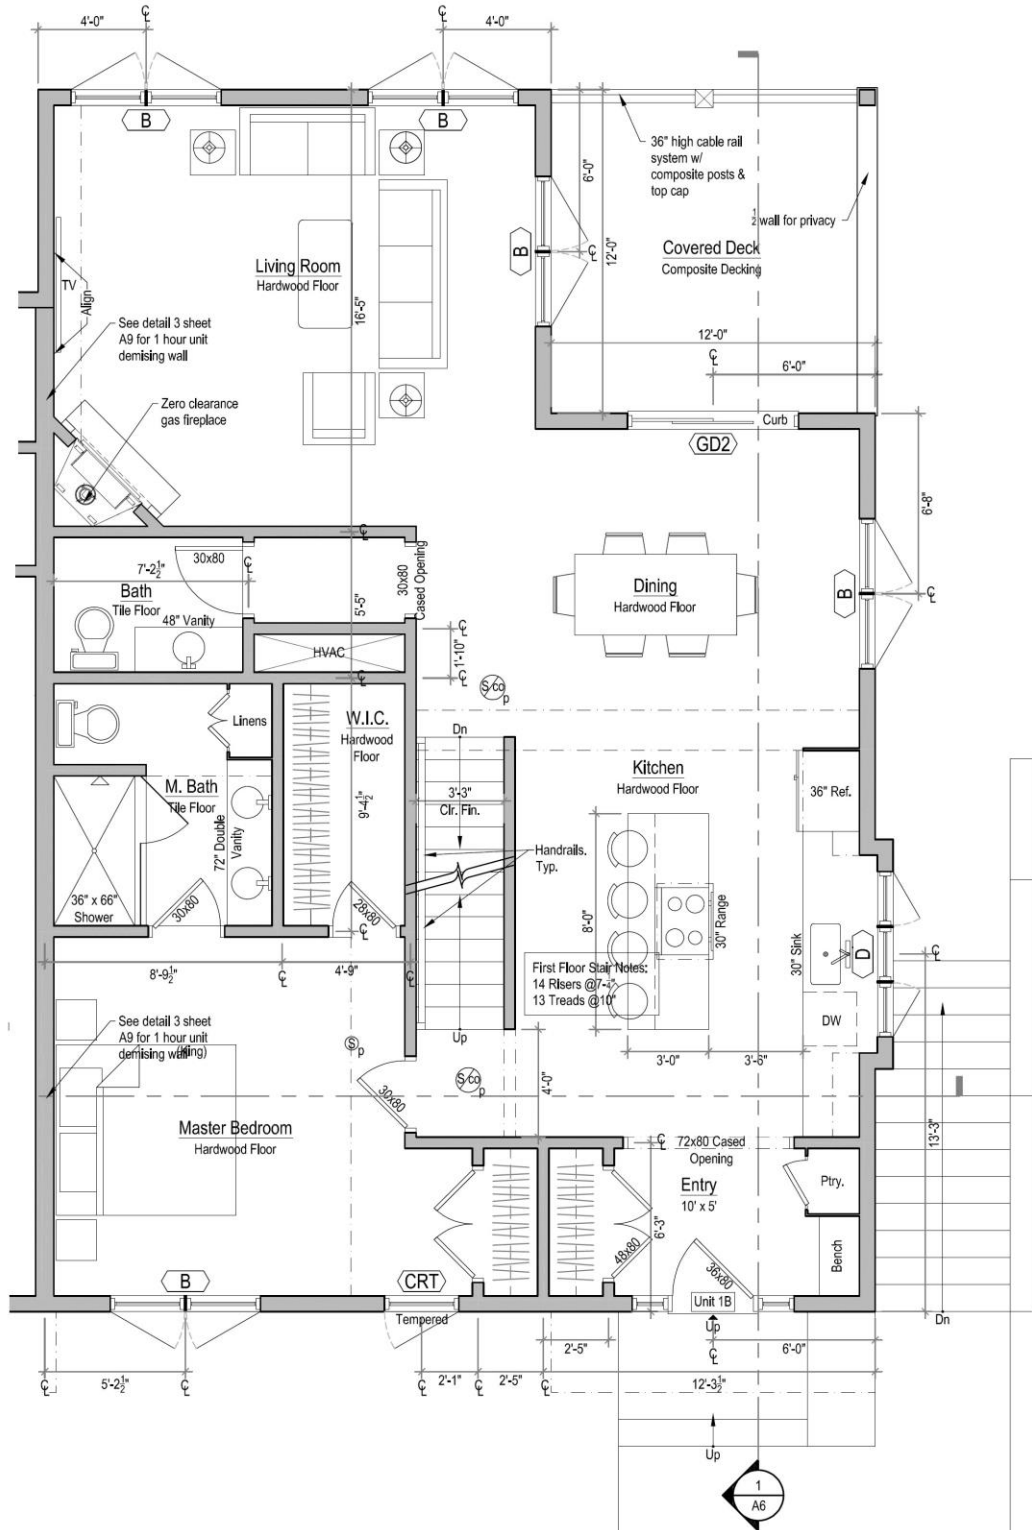

BRIER CLIFF
by the Beach

NUMBER OF BEDROOMS	3
NUMBER OF BATHS	2.5
UNIT SIZE	2,221 Sq. Ft.
PLAN VIEW	First Floor

NUMBER OF BEDROOMS	3
NUMBER OF BATHS	2.5
UNIT SIZE	2,221 Sq. Ft.
PLAN VIEW	Garage Level

NUMBER OF BEDROOMS	3
NUMBER OF BATHS	2.5
UNIT SIZE	2,221 Sq. Ft.
PLAN VIEW	Second Floor