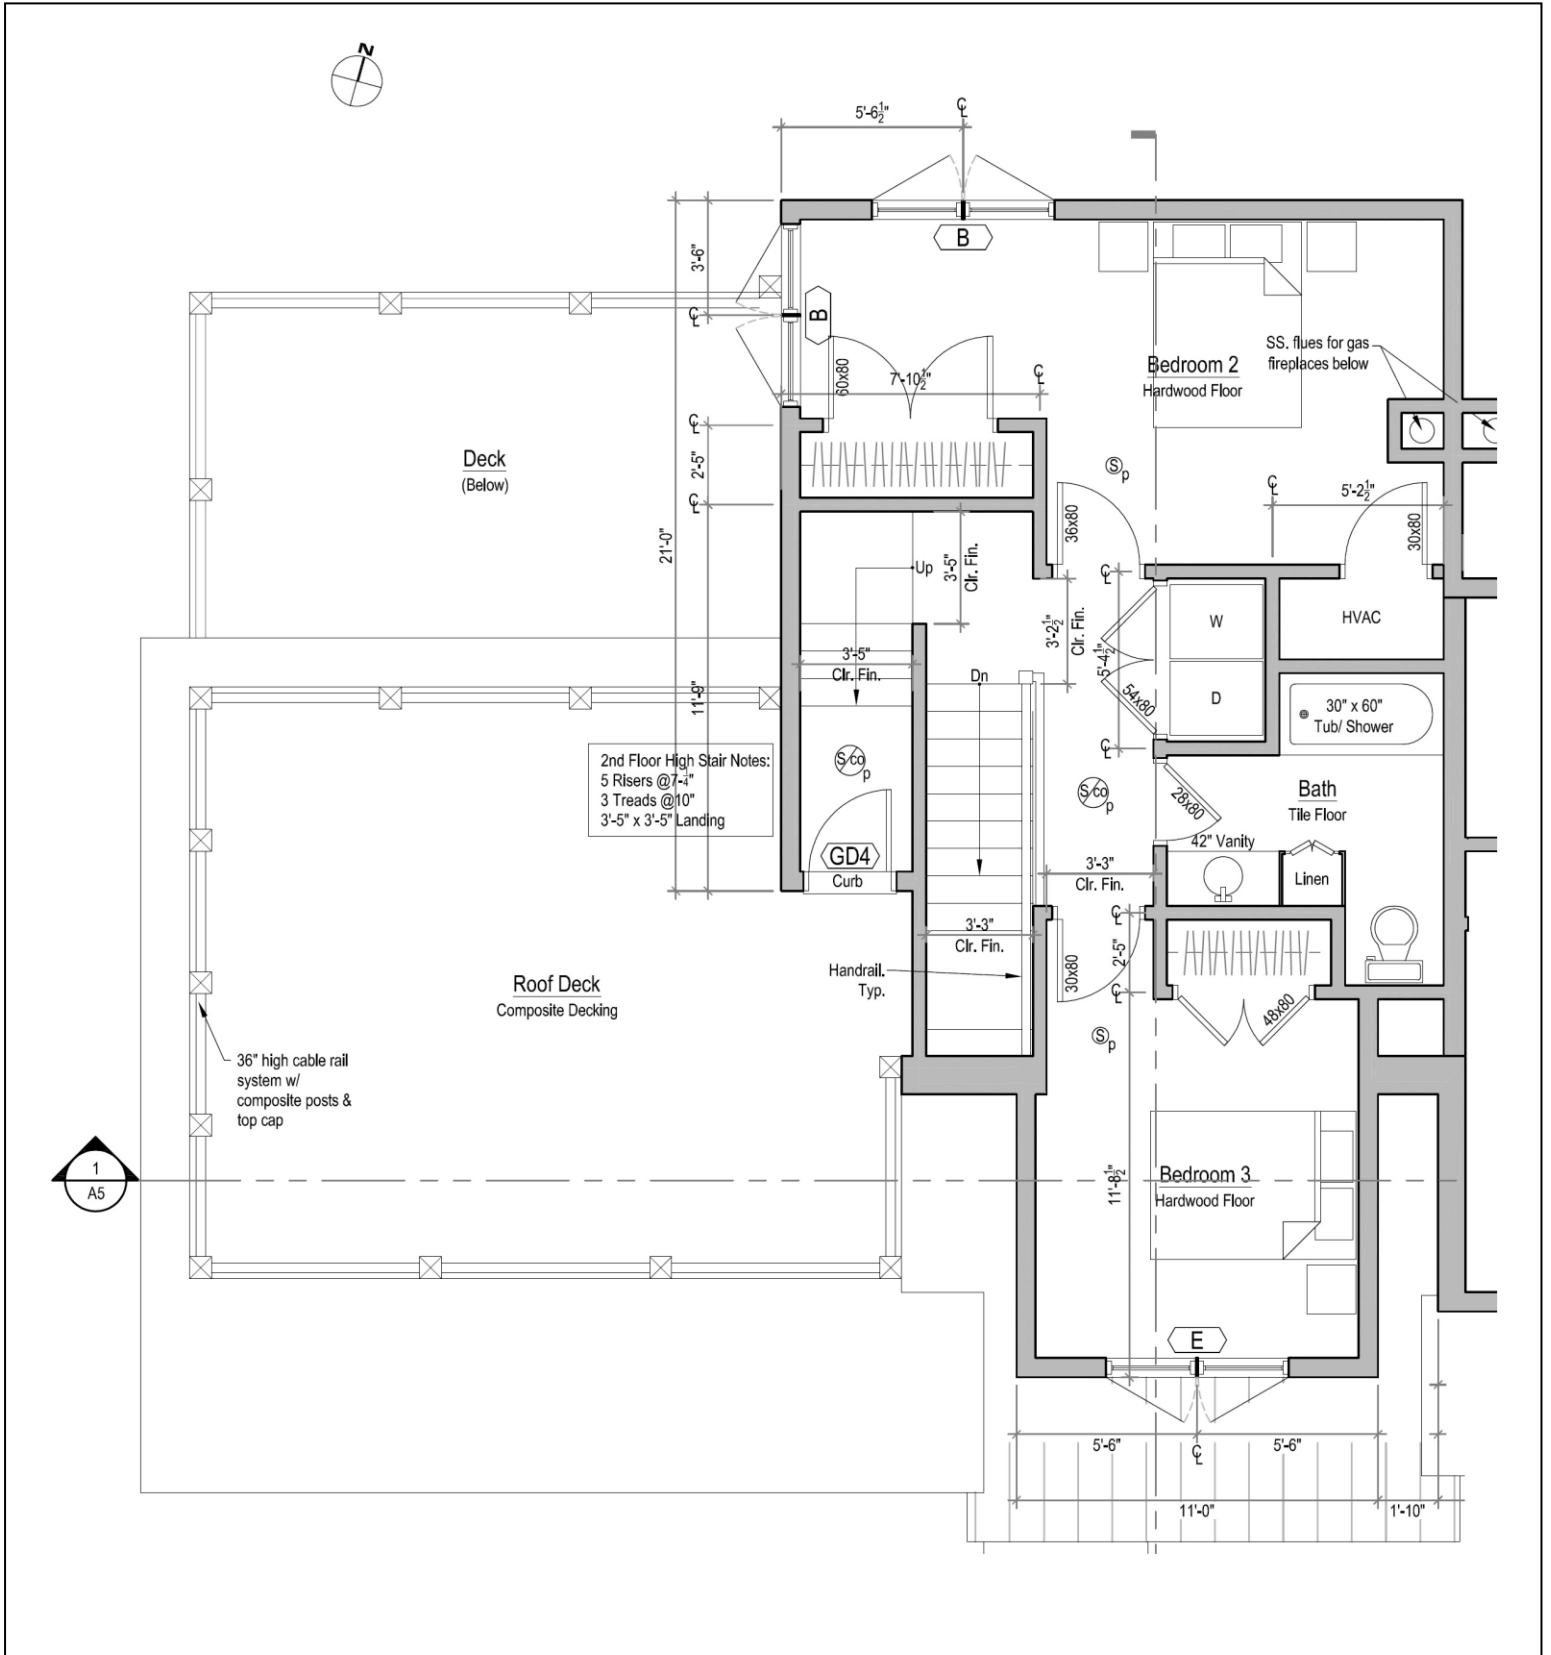

NUMBER OF BEDROOMS	3
NUMBER OF BATHS	2.5
UNIT SIZE	1,756 Sq. Ft.
PLAN VIEW	First Floor

NUMBER OF BEDROOMS	3
NUMBER OF BATHS	2.5
UNIT SIZE	1,756 Sq. Ft.
PLAN VIEW	Second Floor

NUMBER OF BEDROOMS	3
NUMBER OF BATHS	2.5
UNIT SIZE	1,756 Sq. Ft.
PLAN VIEW	Garage Level