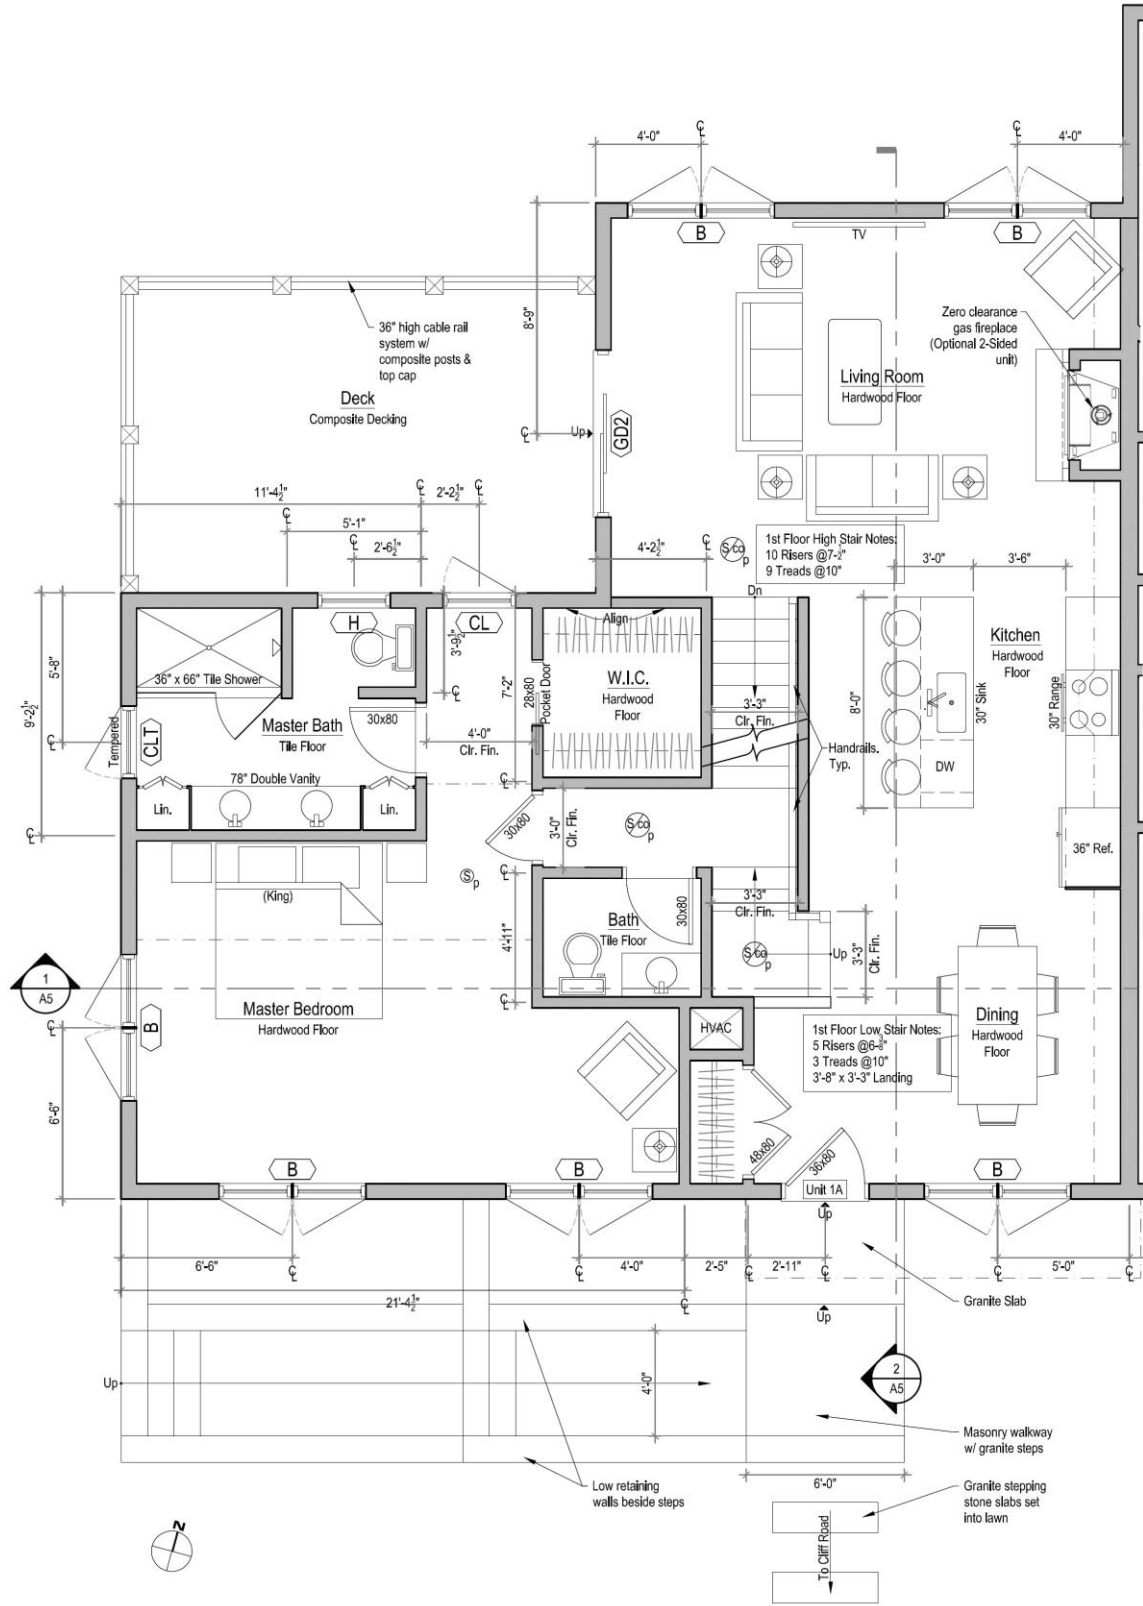

NUMBER OF BEDROOMS	3
NUMBER OF BATHS	2.5
UNIT SIZE	1,756 Sq. Ft.
PLAN VIEW	First Floor

NUMBER OF BEDROOMS	3
NUMBER OF BATHS	2.5
UNIT SIZE	1,756 Sq. Ft.
PLAN VIEW	Second Floor

NUMBER OF BEDROOMS	3
NUMBER OF BATHS	2.5
UNIT SIZE	1,756 Sq. Ft.
PLAN VIEW	Garage Level